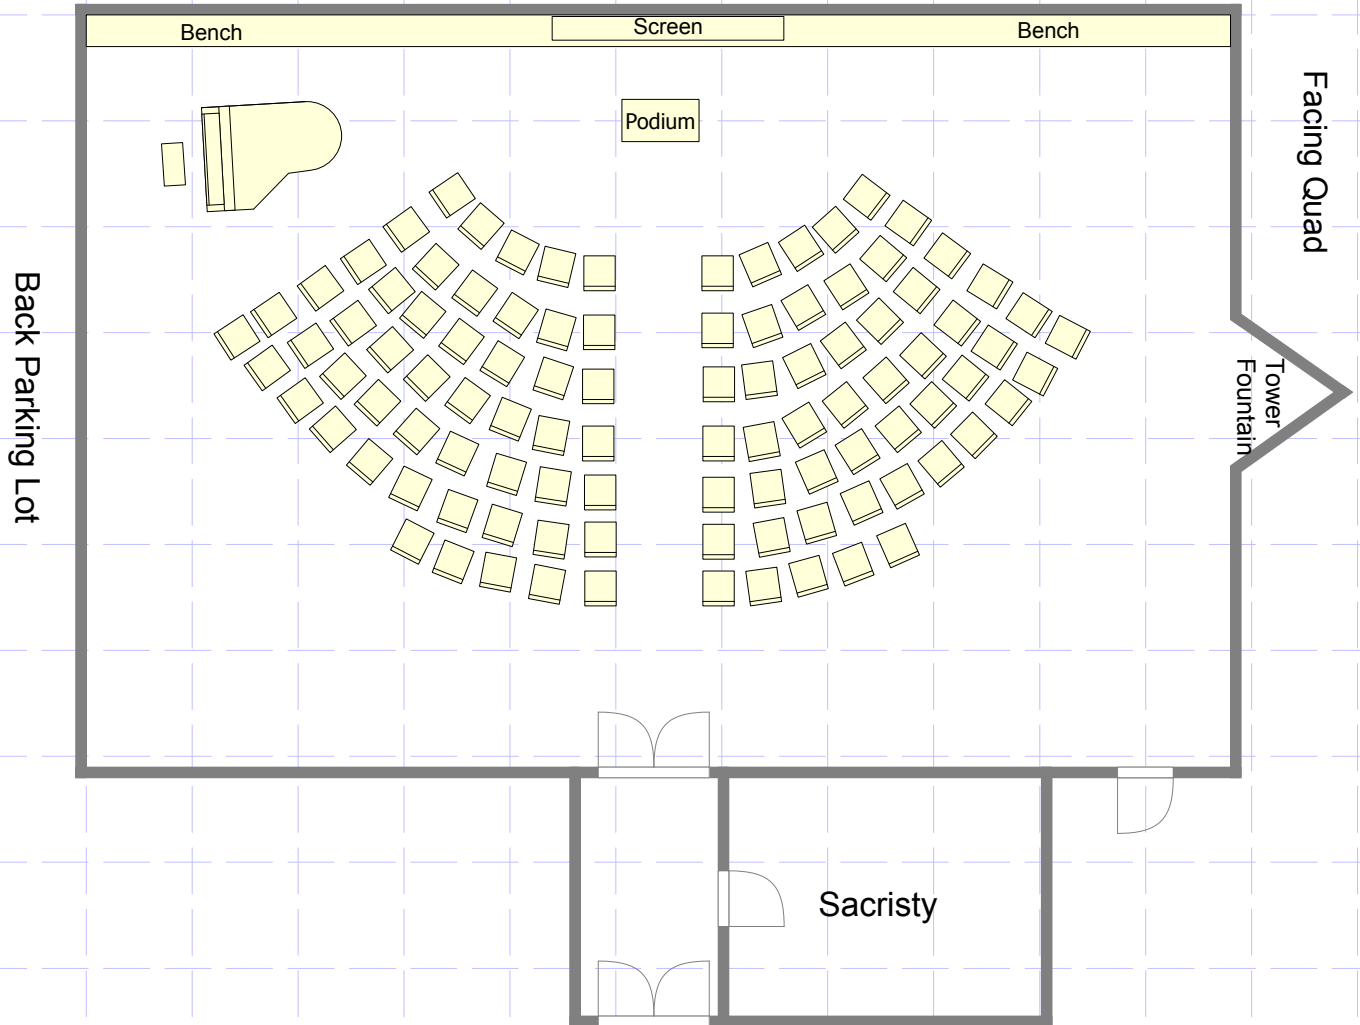

# Wilson Arched Rows 100

Wilson Chapel Main Sanctuary  
Arched Rows  
Setup Number: 100

Project dimensions: 59.32x47.5 ft