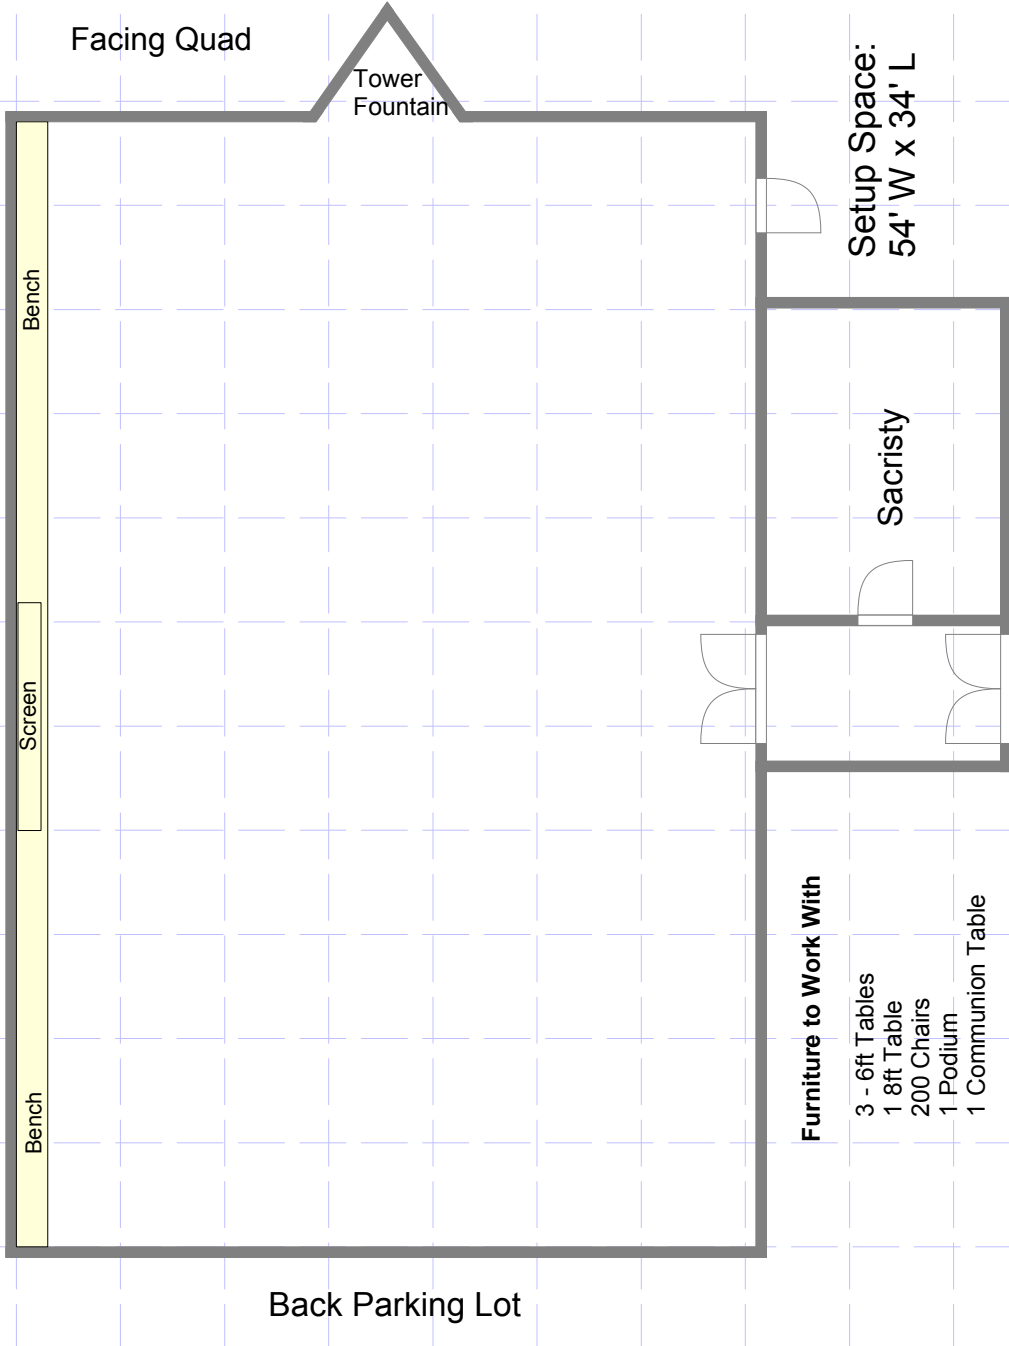

Wilson Draw Your Own Set Up

Wilson Chapel Main Sanctuary

Draw Your Own Setup

(Please keep in mind the number of tables and chairs available, and the setup space dimensions)

Project dimensions: 59.32x47.5 ft